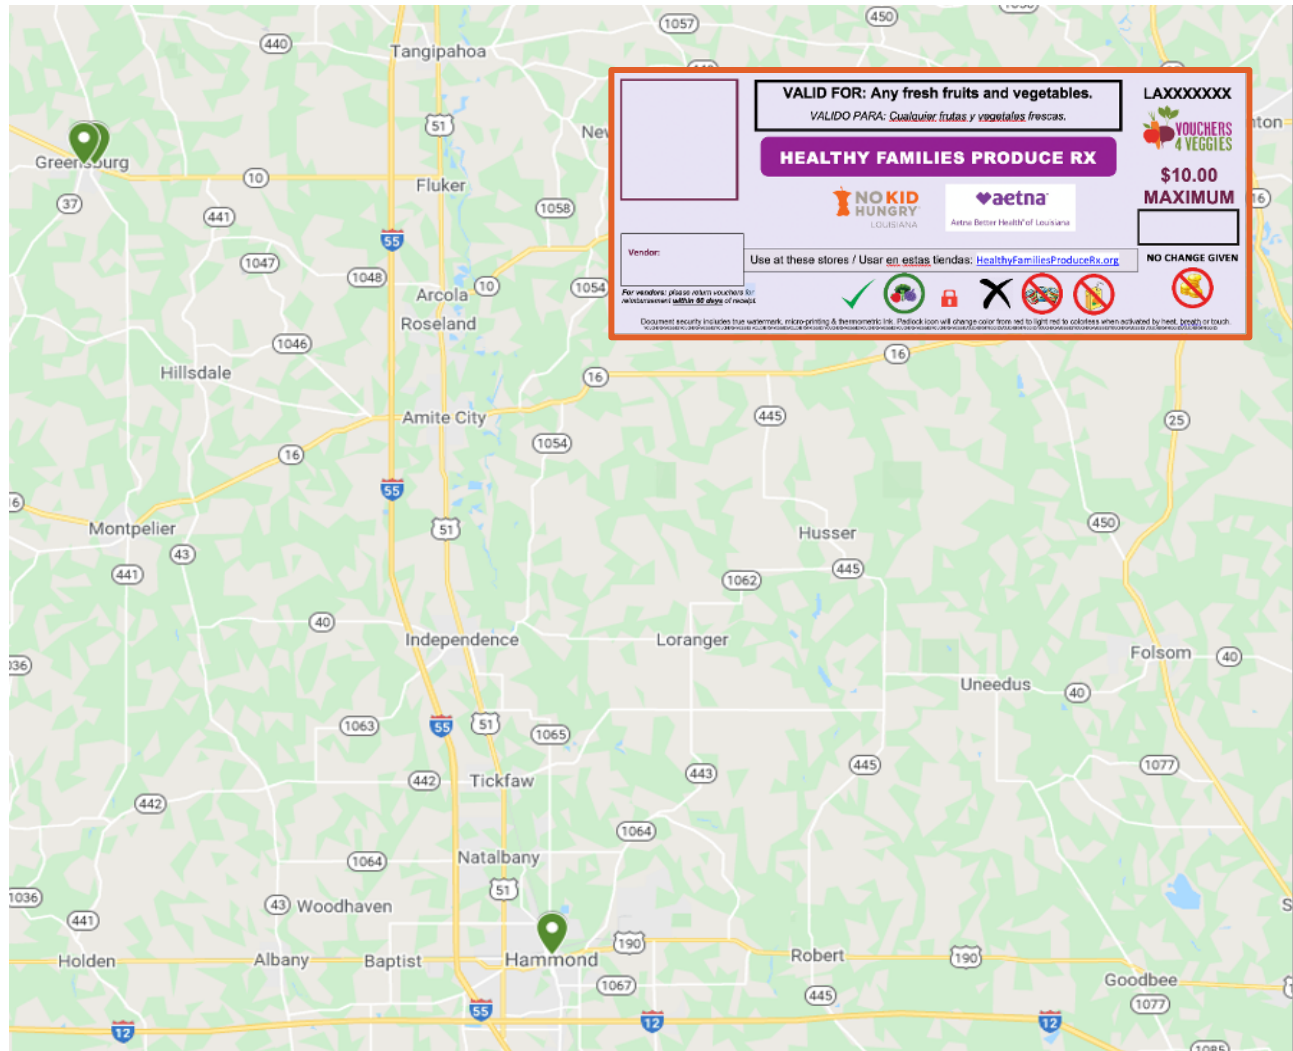

Healthy Families Produce Rx

WHERE TO USE THE HEALTHY FAMILIES PRODUCE RX: PAPER VOUCHERS

Hammond Farmer's Market: 103 E Robert St, Hammond, LA 70401 **OPEN Saturday, 8A-12P**

St. Helena Farmer's Market: 6032 LA-10, Greensburg, LA 70441 **OPEN Fridays, 8AM-1PM**

Greensburg Market: 14511 LA-37, Greensburg, LA 70441

Check the Website for updated store locations and hours!

www.healthyfamiliesproducerx.org